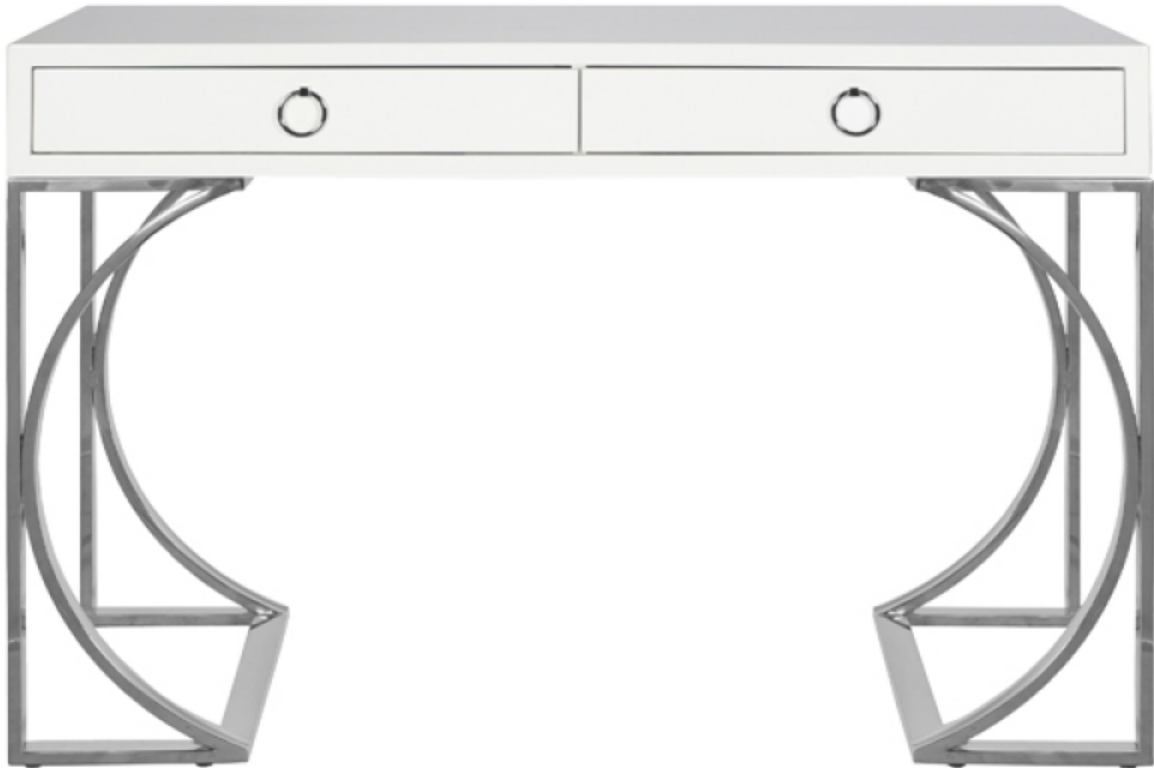

WORLDS AWAY

VANESSA WHN

WHITE LACQUER TWO DRAWER
DESK WITH NICKEL BASE &
HARDWARE.

COLOR: White

DIMENSIONS: 48"W X 32"H X 24"D