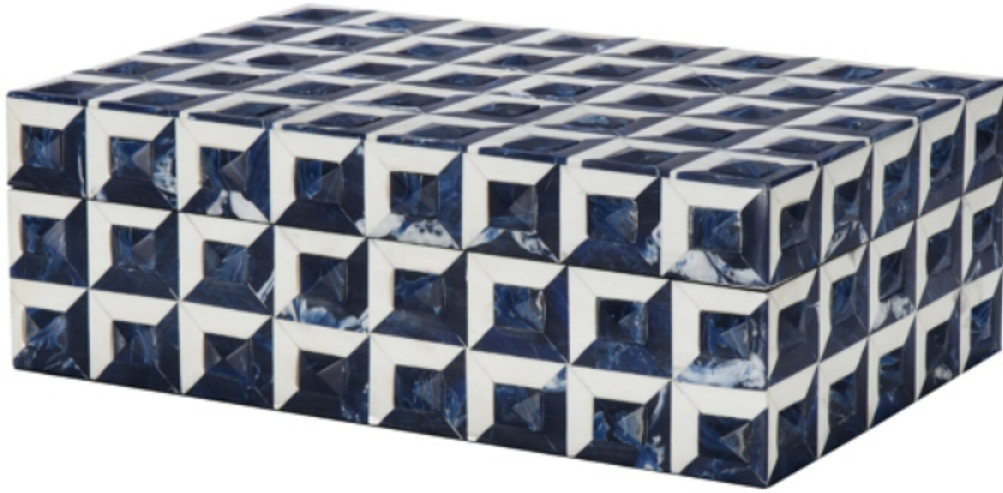

WORLDS AWAY

WILSHIRE

HAND CRAFTED DECORATIVE
BOX WITH FABRIC LINING &
REMOVABLE LID FEATURING
RESIN TILES IN A DARK BLUE &
WHITE GEOMETRIC PATTERN.

COLOR: Blue, White

DIMENSIONS: 12"W X 4"H X 8"D