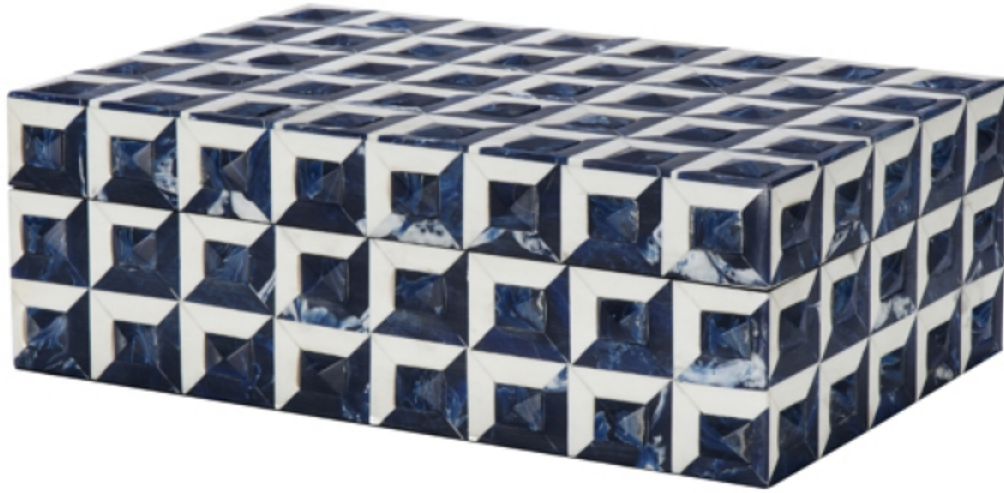

# WORLDS AWAY

## WILSHIRE

HAND CRAFTED DECORATIVE  
BOX WITH FABRIC LINING &  
REMOVABLE LID FEATURING  
RESIN TILES IN A DARK BLUE &  
WHITE GEOMETRIC PATTERN.

COLOR: Blue, White

DIMENSIONS: 12"W X 4"H X 8"D