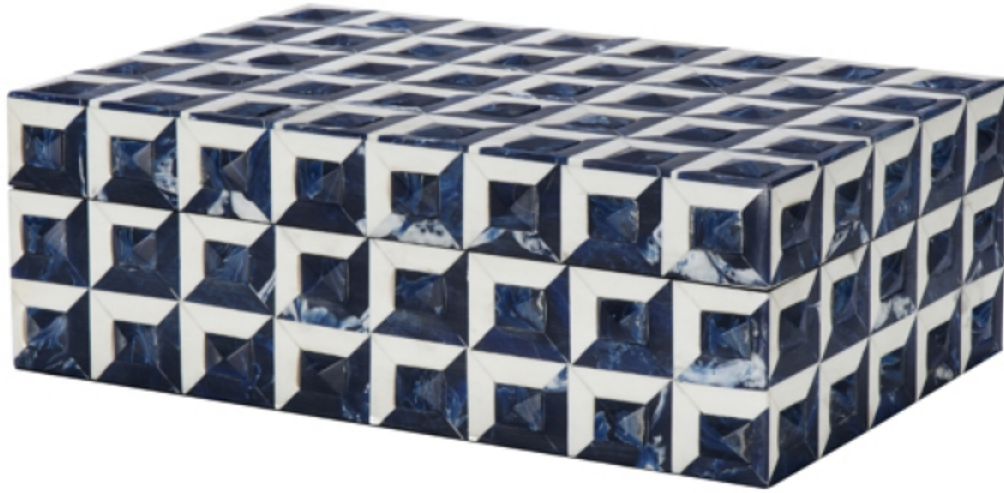

WORLDS AWAY

WILSHIRE

HAND CRAFTED DECORATIVE
BOX WITH FABRIC LINING &
REMOVABLE LID FEATURING
RESIN TILES IN A DARK BLUE &
WHITE GEOMETRIC PATTERN.

COLOR: Blue, White

DIMENSIONS: 12"W X 4"H X 8"D